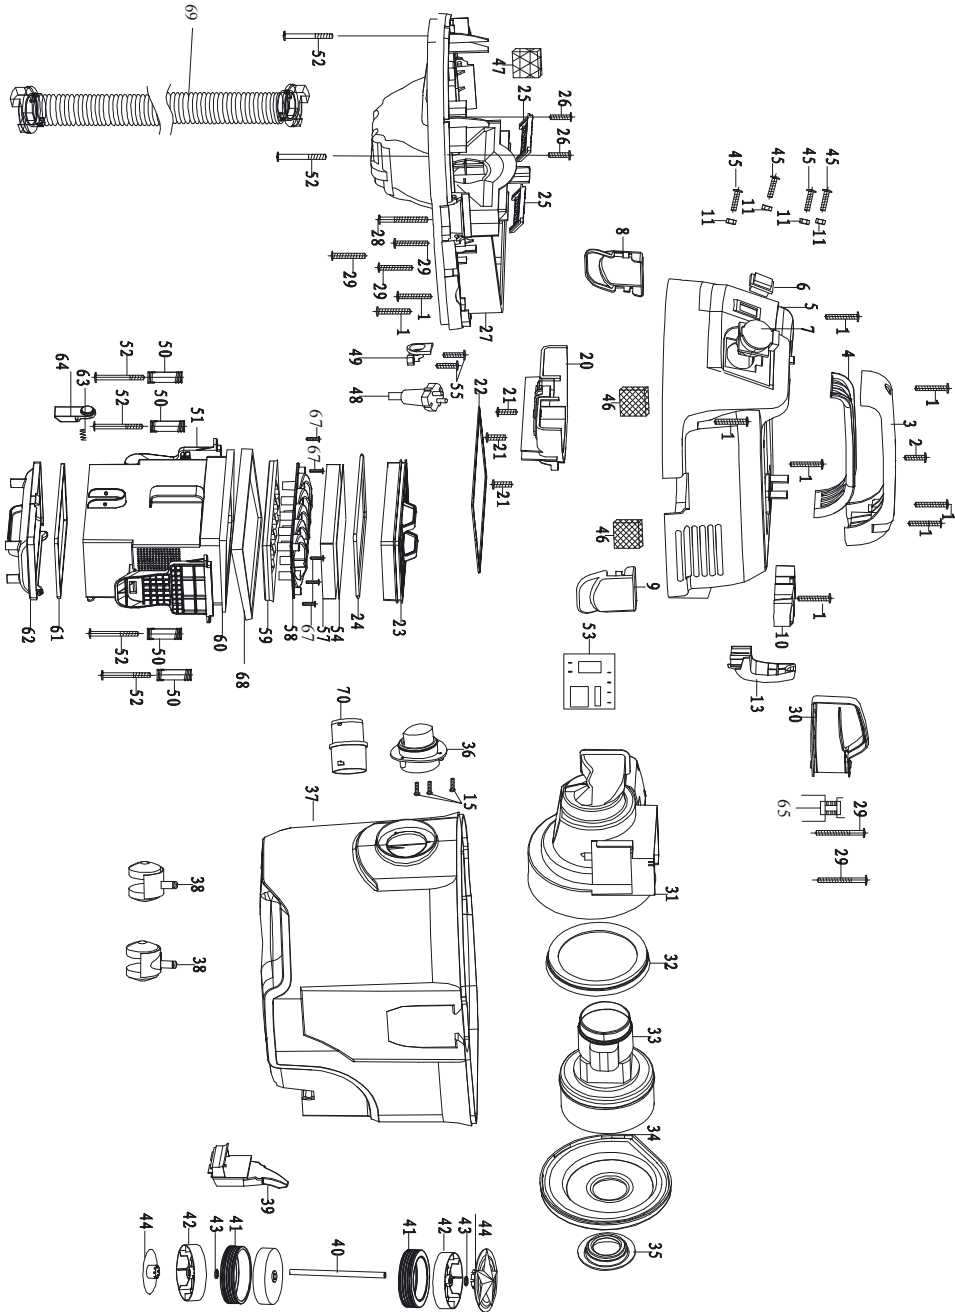

MENZER VC 760 EXPLODED ASSEMBLY DRAWING

MENZER VC 760 PARTS LIST

Nr.	Designation	Assembly
1	Kombischraube St5x35	506, 508, 510
2	Combination screw St5x18	506
3	Upper handle section	506
4	Lower handle section	506
5	Upper tank cover	508
6	On-/off-switch	6
7	Socket	509
8	Latch for tank cover left	507
9	Latch for tank cover right	507
10	Nozzle bracket	10
11	Lock nut M4	509
13	Cable hook	13
15	Combination screw St3.9x16	511
20	Dust filter valve cover	508
21	Combination screw St3.9x16	508
22	Filter element sealing ring	22
23	Filter holder	504
24	Seal for filter element	504
25	Filter grill	25
26	Combination screw St5x16	510
27	Lower tank cover	510
28	Combination screw St5x85	510
29	Combination screw St5x50	510
30	Motor housing side cover	500
31	Motor housing	500
32	Motor housing impact protection	500
33	Motor	500
34	Motor housing front cover	500
35	Motor housing cowl	500
36	Hose connection	511
37	Machine body	37

Nr.	Designation	Assembly
38	Fore-casters	38
39	Hose bracket	39
40	Rear wheel axle	503
41	Rubber tyre	503
42	Rear wheel rim	503
43	Wheel lock washer	503
44	Wheel cover	503
45	Countersunk head screw M4x12	509
46	Dust filter lateral	46
47	Dust filter motor	47
48	Connection cable with plug	512
49	Spring washer	512
50	Spring	502
51	Lifting handles	502
52	Combination screw St4x54	502
53	Circuit board	53
54	Fibre filter	504
55	Special screw for filling contact	510
57	Filter sponge	504
58	Air line element	501
59	Air line seal	501
60	Filter unit housing	501
61	Sealing ring lower filter cover	501
62	Lower filter cover	501
63	Spring for latch	501
64	Latch	501
65	Regulator	500
67	Screw M4x16	501
68	Filter housing sealing ring	501
69	Vacuum hose 2,5m	69
70	Hose connector	70

Please use the numbers in the parts list to find out the right assembly which contains the needed spare part.